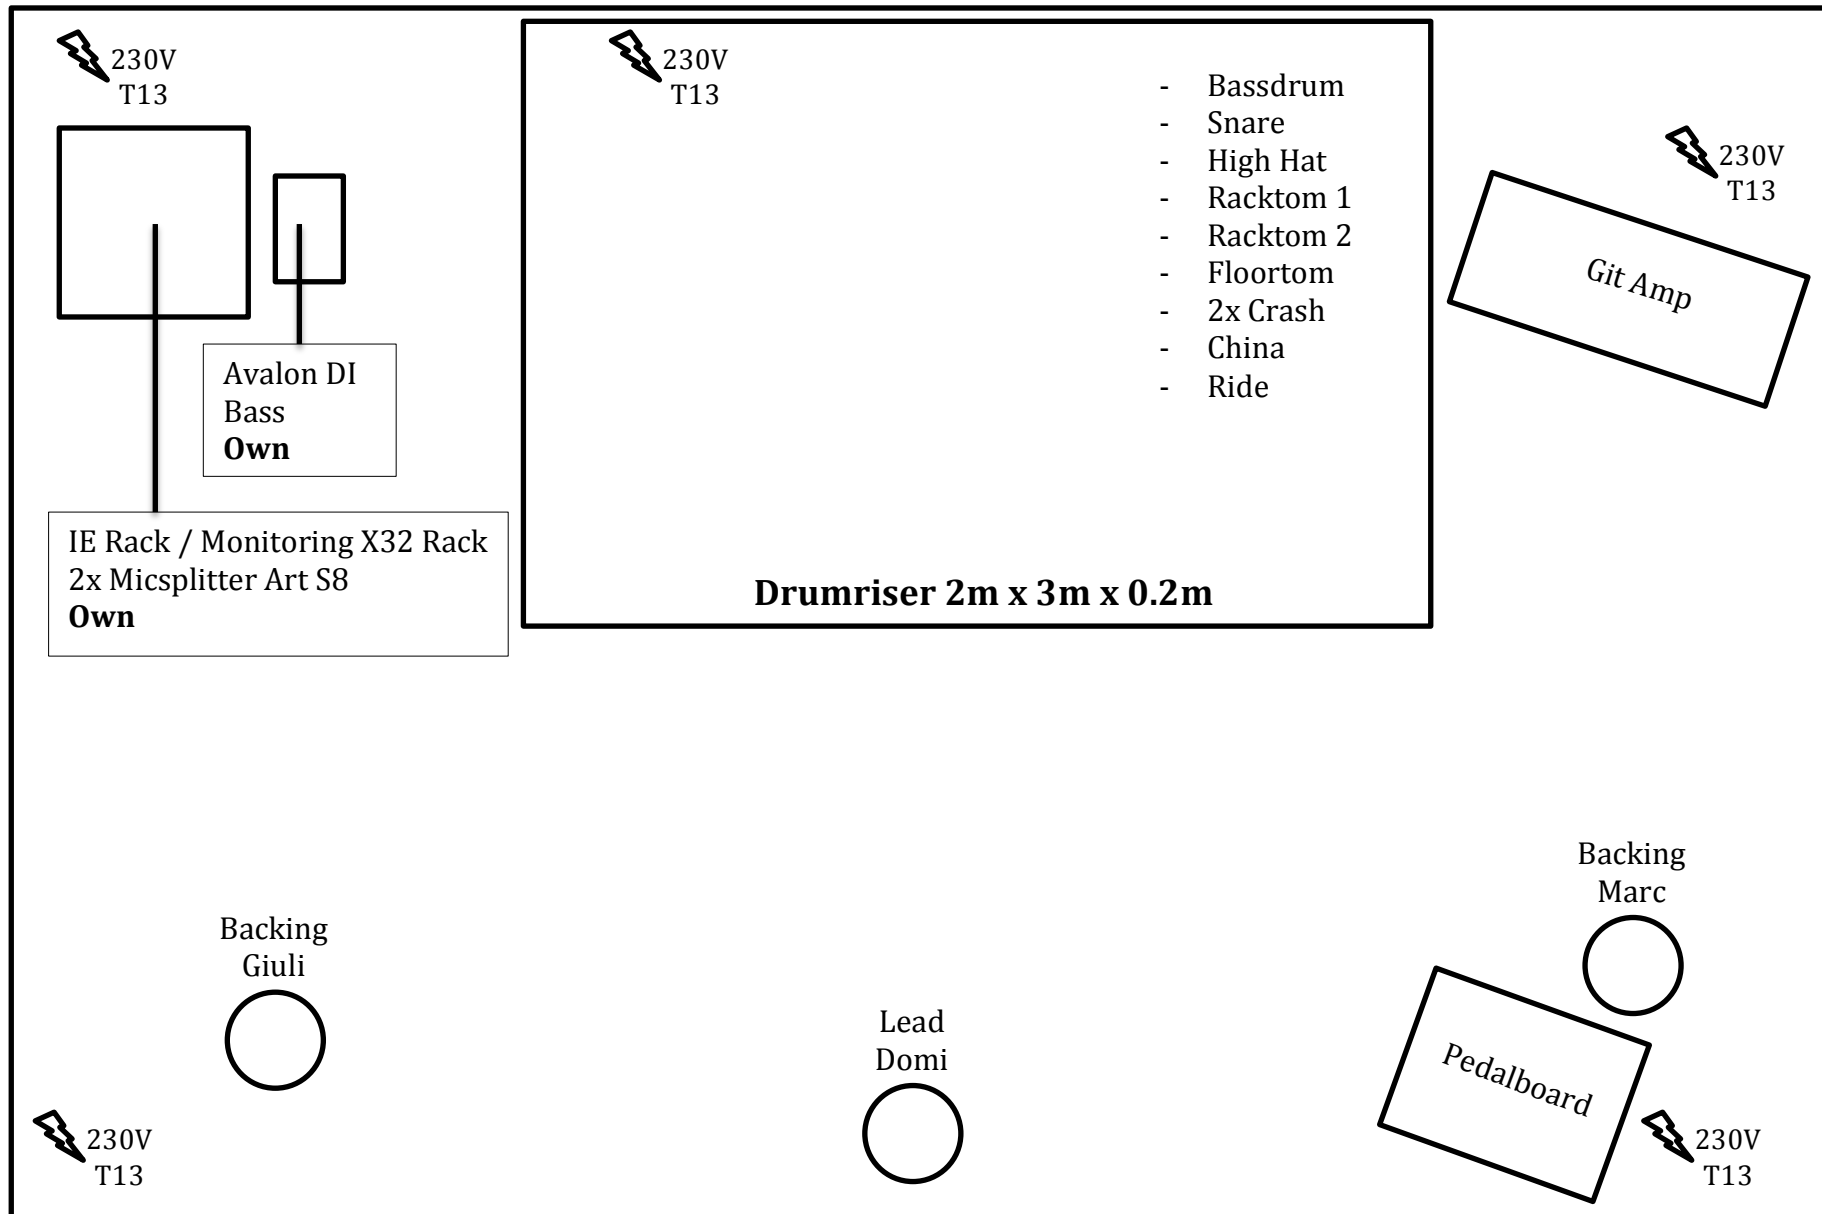

# Stagerider Out of Ally

Stage 4m x 6 m x 0.5m